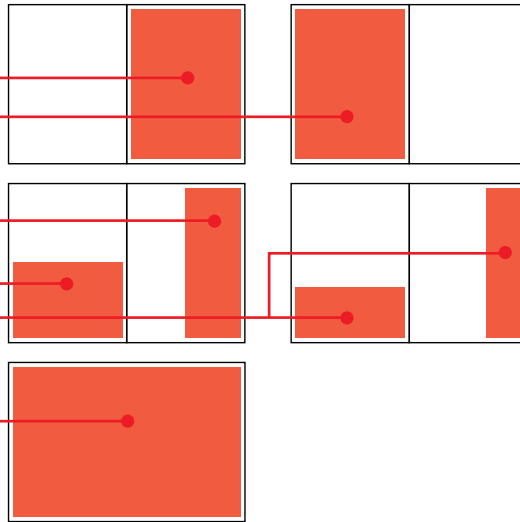

### STANDARD PLACEMENT TRANG CHUẨN

Standard Single Right - Hand (SRH)

Trang chuẩn phải

**VND 32,000,000**

Standard Single Left - Hand (SLH)

Trang chuẩn trái

**VND 29,000,000**

Standard Half Page (1/2P)

### SPECIAL PLACEMENT CÁC TRANG ĐẶC BIỆT

Reverse GateFold (RGF)

Trang bìa gấp ngoài

**VND 120,000,000**

Inside Front Cover Spread (IFCS)

Bìa 2 + trang đối diện

**VND 85,000,000**

Inside Front Cover (IFC)

#### Full Page:

Trim Size: W210mm x H285mm  
Bleed Size: W215mm x H291mm  
Display Ad: W190mm x H265mm

#### Double - Page Spread:

Bleed Size: W430mm x H291mm  
Display Ad: W380mm x H265mm